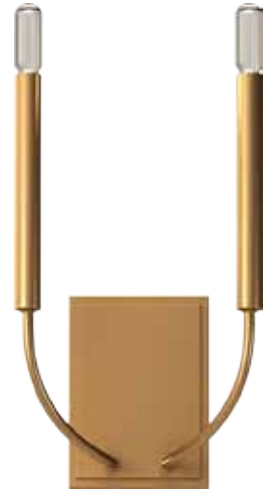

Because Lighting Speaks Volumes

Description

This Bract 2-Light indoor Heirloom Gold wall sconce features a candle style inspired look that is certain to elevate the look of any modern home. Minimal armed candelabra lights are sure to create a sleek uniform glow around any living space. Professionally finished in Heirloom Gold, this sconce can be easily maintained to keep a polished look. Makes for a great compliment to similar styled finishes in hallways, bathrooms, powder rooms, and many other indoor areas. This product is individually inspected for quality assurance and is UL Listed.

Specifications

Collection	Bract
Style	Contemporary
Type of Lighting	Wall Mount
Product Type	Sconce
Height (in.)	16"
Width (in.)	8.25"
Length or Extension/Projection (in.)	6"
Finish	Heirloom Gold
Main Material	Steel
Light Direction	Accent
Installation Location	Dry
Light #	2
Watts per Light (W)	60
Total Wattage (W)	120
Light Bulb(s) Included?	No
Dimmable?	Yes
Base	Candelabra
Voltage (Volts)	120V
Safety Ratings	UL Listed
Assembly	Assembly Required

Prepared By:

Project:

Type:

Location:

At a Glance

- 2-Light Indoor wall sconce
- Candelabra (E12) Base
Incandescent, LED, CFL compatible
(Light Bulbs Not Included)
- 16" H x 8.25" W x 6" E
- Finished in Heirloom Gold
- Watts/Light: 60W
- Dimmable
- Dry Location Only
- Steel Construction
- Sturdy, Exquisite Construction
- Made with Heat-Resistant Components
- Individually Inspected for Quality Assurance
- UL Listed for Safety